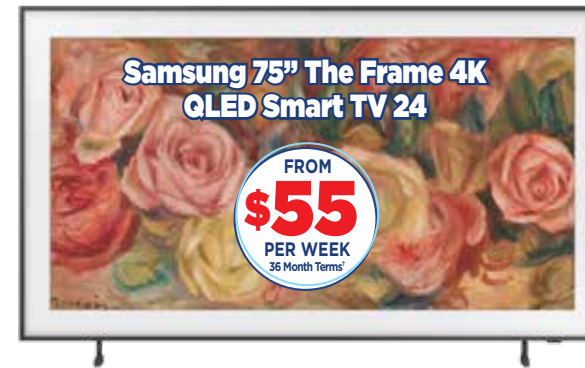

Samsung 75" The Frame 4K
QLED Smart TV 24

FROM
$55
PER WEEK
36 Month Terms*